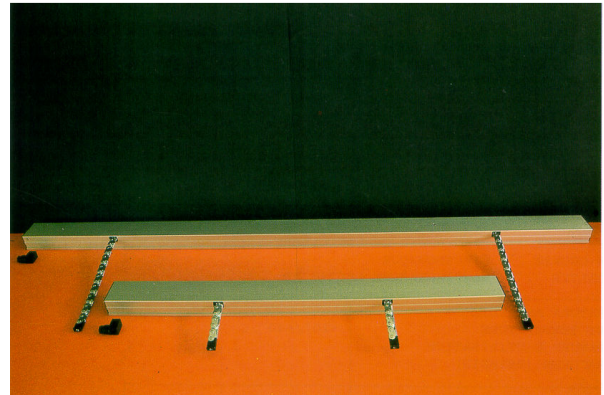

ELECTRIC WINDOW OPENERS

Single, electrically powered, chain window openers. Suitable for top hung, side hung and pivot windows. Available with 250mm and 380mm push length, 240v AC operated, 125N opening force (175N available to order for larger windows)

Dimensions: 275 x 54.5 x 34.5 mm

CODE: **WB4350,WE** **White**
 WB4350,BK **Black**

Twin chain version of electrically operated window opener, to suit wide windows. 250mm push length, 250N force. 240v AC. Available in three lengths 700mm, 1207mm and 1627mm overall.

CODE
WB4352,WE **700mm** **White**
WB4354,WE **1207mm** **White**
WB4356,WE **1627mm** **White**

Linear drive, electric window opener. Available in a wide choice of push length and power force. 24v operated. Silver anodised aluminium finish.