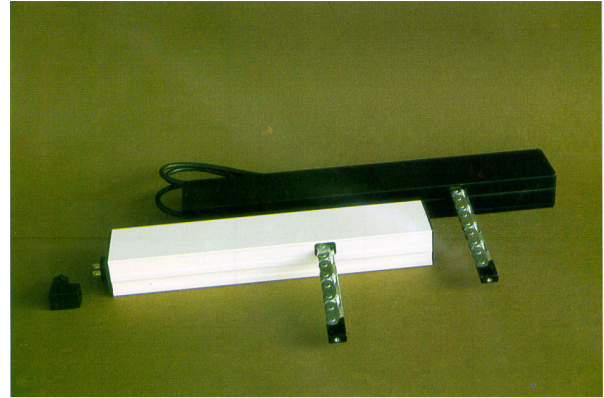

ELECTRIC WINDOW OPENERS

Single, electrically powered, chain window openers. Suitable for top hung, side hung and pivot windows. Available with 250mm and 380mm push length, 240v AC operated, 125N opening force (175N available to order for larger windows)

Dimensions: 275 x 54.5 x 34.5 mm

CODE: **WB4350,WE** **White**
 WB4350,BK **Black**

Twin chain version of electrically operated window opener, to suit wide windows. 250mm push length, 250N force. 240v AC. Available in three lengths 700mm, 1207mm and 1627mm overall.

CODE
WB4352,WE **700mm** **White**
WB4354,WE **1207mm** **White**
WB4356,WE **1627mm** **White**

Linear drive, electric window opener. Available in a wide choice of push length and power force. 24v operated. Silver anodised aluminium finish.