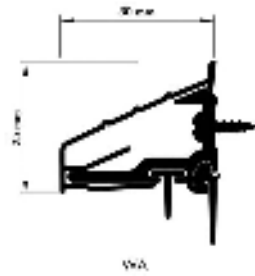

Weatherbar Aluminium