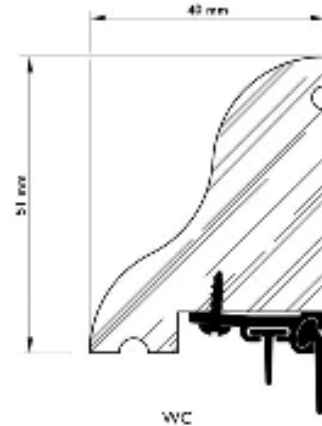

SPILLER

ARCHITECTURAL IRONMONGERY LIMITED

Effective threshold seal combinations with hidden fixings, designed with options to suit inward and outward opening, single and double leaf, external doors.

Weatherbar options:

Contact Seal

Weatherbar Aluminium

Weatherbar Plain

Weatherbar Curved

(Timber options available in Softwood, Redwood and Oak)

Threshold Plate options: