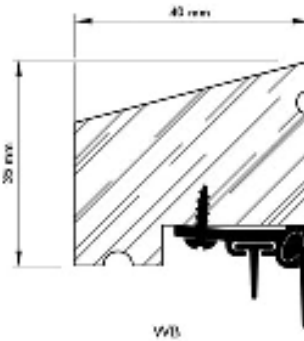

SPILLER

ARCHITECTURAL IRONMONGERY LIMITED

Effective threshold seal combinations with hidden fixings, designed with options to suit inward and outward opening, single and double leaf, external doors.

Weatherbar options:

Contact Seal

Weatherbar Aluminium

Weatherbar Plain

Weatherbar Curved

(Timber options available in Softwood, Redwood and Oak)

Threshold Plate options: