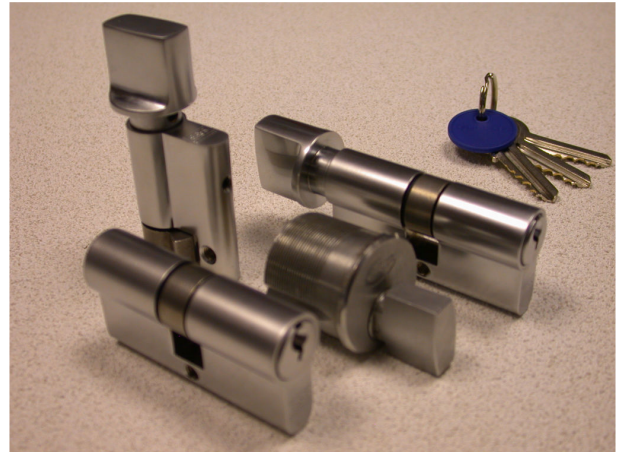

ECU, and economical range of Euro profile cylinders, ideally suited for use on aluminium doors.

- ✓ 5 pin mechanism
- ✓ 3 keys supplied with each cylinder
- ✓ Satin chrome finish
- ✓ Standard differ only.