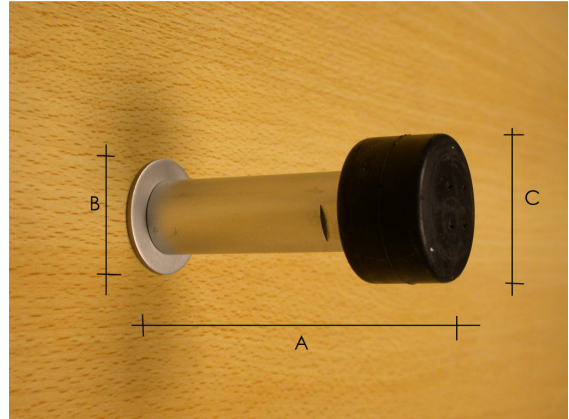

**DOOR STOPS**

Wall fixing door stop designed for straight run sliding doors, lighter in construction than SB97711, this is fabricated from an aluminium extrusion, with a single rubber buffer.

<i>Description:</i>	<i>A</i>	<i>B</i>	<i>C</i>	<i>Code:</i>
Wall fixing door stop for sliding doors	42mm	65mm	103mm	<b>SB97720</b>

Stainless steel projection door stop, with concealed round rose fixing. Black rubber buffer.

<i>Description:</i>	<i>A</i>	<i>B</i>		<i>Code:</i>
Stainless steel projection door stop	<b>80mm</b>	53mm		<b>DC1175,SS</b>

Aluminium projection door stop, with concealed round rose fixing. Polished silver anodised with black rubber buffer.

<i>Description:</i>	<i>A</i>	<i>B</i>		<i>Code:</i>
Aluminium projection door stop	<b>50mm</b>	51mm		<b>DC1250,PA</b>
Aluminium projection door stop	<b>65mm</b>	51mm		<b>DC1265,PA</b>
Aluminium projection door stop	<b>75mm</b>	51mm		<b>DC1275,PA</b>

## DOOR STOPS

Ogro, heavy duty projection door stop, with large diameter black rubber buffer, concealed Fischer bolt fixing. Satin silver anodised (F1).

<i>Description:</i>	<i>A</i>	<i>B, base Ø</i>	<i>C, Buffer Ø</i>	<i>Code:</i>
Ogro projection door stop	<b>90mm</b>	33mm	37mm	<b>DC1490,SA</b>
Ogro projection door stop	<b>120mm</b>	33mm	37mm	<b>DC1492,SA</b>