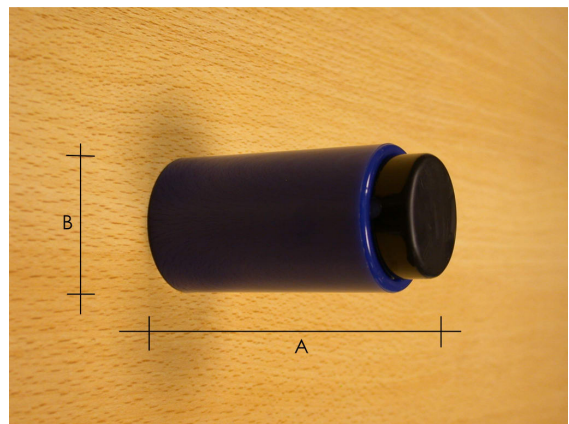

<i>Description:</i>	A	B	<i>Code:</i>
Hewi projection door stop, Buttercup yellow	75mm	40mm	DC2675/13
Hewi projection door stop, Burgundy	75mm	40mm	DC2675/30
Hewi projection door stop, Poppy Red	75mm	40mm	DC2675/33
Hewi projection door stop, Steel blue (dark)	75mm	40mm	DC2675/50
Hewi projection door stop, Ultra Marine Blue	75mm	40mm	DC2675/53
Hewi projection door stop, Forest green	75mm	40mm	DC2675/70
Hewi projection door stop, Coffee Brown	75mm	40mm	DC2675/80
Hewi projection door stop, Black	75mm	40mm	DC2675/90
Hewi projection door stop, Anthracite grey	75mm	40mm	DC2675/92
Hewi projection door stop, Stone grey	75mm	40mm	DC2675/95
Hewi projection door stop, White	75mm	40mm	DC2675/99
<i>Alternative sizes available:</i>			
Hewi projection door stop,	30mm	40mm	DC2630/??
Hewi projection door stop,	45mm	40mm	DC2645/??
Hewi projection door stop,	60mm	40mm	DC2660/??
Hewi projection door stop,	90mm	40mm	DC2690/??
Hewi projection door stop,	105mm	40mm	DC2610/??