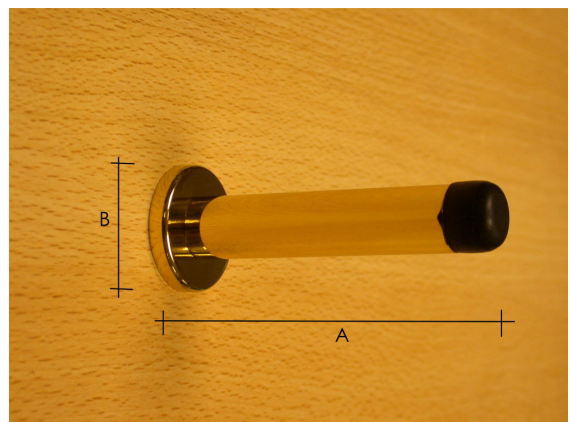

**DOOR STOPS**

Wall fixing door stop designed for straight run sliding doors, lighter in construction than SB97711, this is fabricated from an aluminium extrusion, with a single rubber buffer.

<i>Description:</i>	<i>A</i>	<i>B</i>	<i>C</i>	<i>Code:</i>
Wall fixing door stop for sliding doors	42mm	65mm	103mm	<b>SB97720</b>

## DOOR STOPS

Ogro, heavy duty projection door stop, with large diameter black rubber buffer, concealed Fischer bolt fixing. Satin silver anodised (F1).

<i>Description:</i>	<i>A</i>	<i>B, base Ø</i>	<i>C, Buffer Ø</i>	<i>Code:</i>
Ogro projection door stop	<b>90mm</b>	33mm	37mm	<b>DC1490,SA</b>
Ogro projection door stop	<b>120mm</b>	33mm	37mm	<b>DC1492,SA</b>

Aluminium projection door stop, square base, with black rubber buffer.

<i>Description:</i>	<i>A</i>	<i>B</i>	<i>Code:</i>
Aluminium projection door stop	<b>72mm</b>	35mm	<b>DC1675,SA</b>

Brass projection door stop, concealed screw fixing. Available polished and lacquered brass or polished chrome, black rubber buffer.