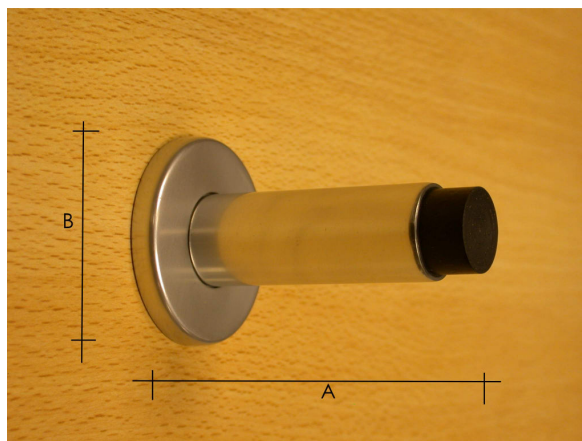

**DOOR STOPS**

Wall fixing door stop designed for straight run sliding doors, lighter in construction than SB97711, this is fabricated from an aluminium extrusion, with a single rubber buffer.

<i>Description:</i>	<i>A</i>	<i>B</i>	<i>C</i>	<i>Code:</i>
Wall fixing door stop for sliding doors	42mm	65mm	103mm	<b>SB97720</b>

Stainless steel projection door stop, with concealed round rose fixing. Black rubber buffer.

<i>Description:</i>	<i>A</i>	<i>B</i>		<i>Code:</i>
Stainless steel projection door stop	<b>80mm</b>	53mm		<b>DC1175,SS</b>

Aluminium projection door stop, with concealed round rose fixing. Polished silver anodised with black rubber buffer.

<i>Description:</i>	<i>A</i>	<i>B</i>		<i>Code:</i>
Aluminium projection door stop	<b>50mm</b>	51mm		<b>DC1250,PA</b>
Aluminium projection door stop	<b>65mm</b>	51mm		<b>DC1265,PA</b>
Aluminium projection door stop	<b>75mm</b>	51mm		<b>DC1275,PA</b>