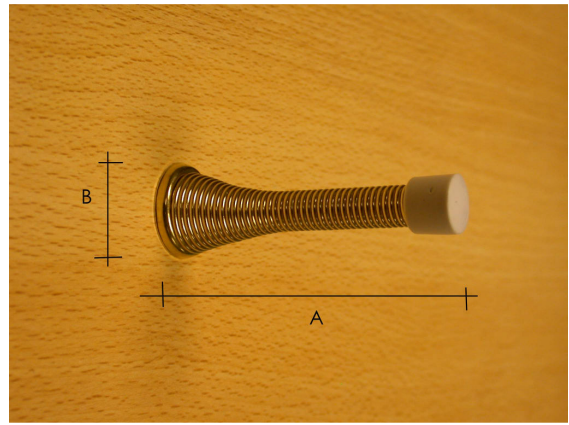

DOOR STOPS

Flexible spring projection door stop, for light use, brass plated spring, white plastic buffer, concealed screw fixing.

<i>Description:</i>	A	B	<i>Code:</i>
Polished chrome projection door stop	75mm	25mm	DC2065,EB

Hewi projection door stop, with sprung loaded black synthetic buffer. Concealed screw fixing. Available in the range of Hewi colours.