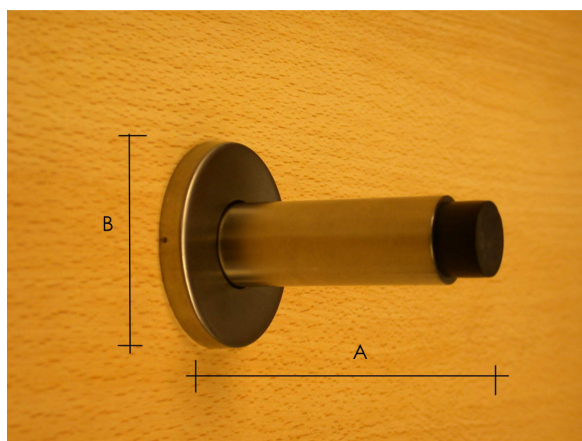

**DOOR STOPS**

Wall fixing door stop designed for straight run sliding doors, lighter in construction than SB97711, this is fabricated from an aluminium extrusion, with a single rubber buffer.

<i>Description:</i>	<i>A</i>	<i>B</i>	<i>C</i>	<i>Code:</i>
Wall fixing door stop for sliding doors	42mm	65mm	103mm	<b>SB97720</b>

Stainless steel projection door stop, with concealed round rose fixing. Black rubber buffer.

<i>Description:</i>	<i>A</i>	<i>B</i>		<i>Code:</i>
Stainless steel projection door stop	<b>80mm</b>	53mm		<b>DC1175,SS</b>

Aluminium projection door stop, with concealed round rose fixing. Polished silver anodised with black rubber buffer.

<i>Description:</i>	<i>A</i>	<i>B</i>		<i>Code:</i>
Aluminium projection door stop	<b>50mm</b>	51mm		<b>DC1250,PA</b>
Aluminium projection door stop	<b>65mm</b>	51mm		<b>DC1265,PA</b>
Aluminium projection door stop	<b>75mm</b>	51mm		<b>DC1275,PA</b>