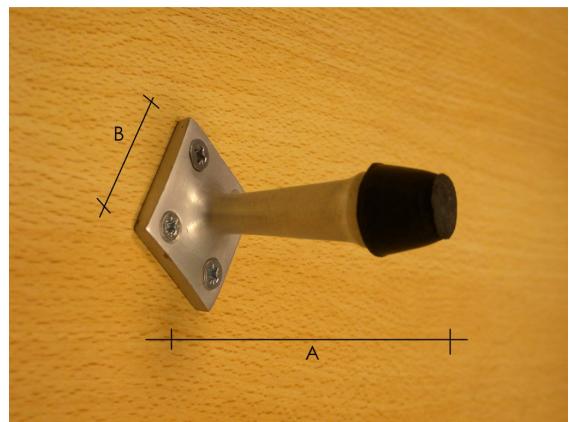

<i>Description:</i>	<i>A</i>	<i>B</i>	<i>Code:</i>
Aluminium projection door stop	72mm	35mm	DC1675,SA

Brass projection door stop, concealed screw fixing. Available polished and lacquered brass or polished chrome, black rubber buffer.