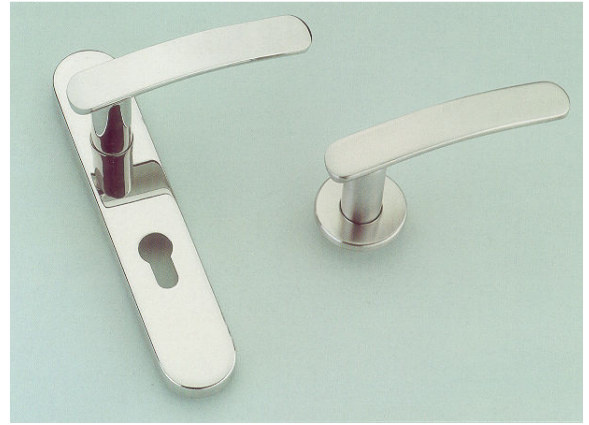

SPILLER ARCHITECTURAL IRONMONGERY

STAINLESS STEEL FURNITURES

Webb Lloyd "Alpha" furniture, available on concealed fixing round rose or shaped backplates or 150x150mm backplates.

Part No:	Description	Price
01.77.39	"Alpha" style lever on sprung round rose, SSS	£51.42 pr
01.77.96	"Alpha" style lever on concealed fix 220x42mm backplate	£59.81 pr
01.77.45	"Alpha" style lever on 150x150mm backplate	£62.84 pr

Alpha pull handles are available in one standard length of 210mm centres (280mm overall).

Pull handles can be supplied as bolt through from behind, concealed face fixing on rose or back to back fixing.