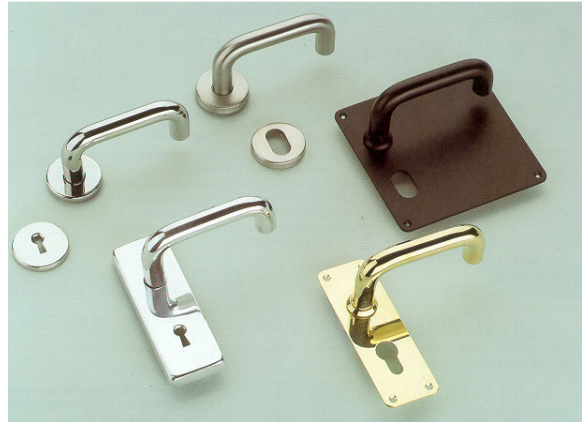

SPILLER ARCHITECTURAL IRONMONGERY

STAINLESS STEEL FURNITURES

Webb Lloyd "Irving" furniture, available in a range of diameters of grip: 16mm, 19mm, 22mm and 25mm.
With either straight or return to door safety style levers (as illustrated)

Part No:	Description	Price
01.23.39	19mm dia Irving Safety style lever on sprung round rose, SSS	£29.26 pr
01.23.38	19mm dia Irving Safety style lever on concealed fix 150x50mm backplate	£33.46 pr
01.23.45	19mm dia Irving Safety lever on 150x150mm backplate	£39.45 pr
01.26.39	22mm dia Irving Safety style lever on sprung round rose, SSS	£32.68 pr
01.26.38	22mm dia Irving Safety style lever on concealed fix 150x50mm backplate	£36.89 pr
01.26.45	22mm dia Irving Safety lever on 150x150mm backplate	£42.87 pr

Irving pull handles are available in the same choice of grip diameters as the lever furniture. Pull handles can be supplied as bolt through from behind, concealed face fixing on rose or back to back fixing.

Duet pull handles are available in three lengths 131, 210 and 285mm centres.

Pull handles can be supplied as bolt through from behind, concealed face fixing on rose or back to back fixing.

Part No:	Description	Price
02.18.152	Duet Pull handle, bolt through fixing, 285mm centres	£34.16 ea
02.18.151	Duet pull handle, concealed face fixing, 285mm centres	£39.90 ea
02.18.153	Duet pull handle, back to back fixing 285mm centres	£79.49 Pr