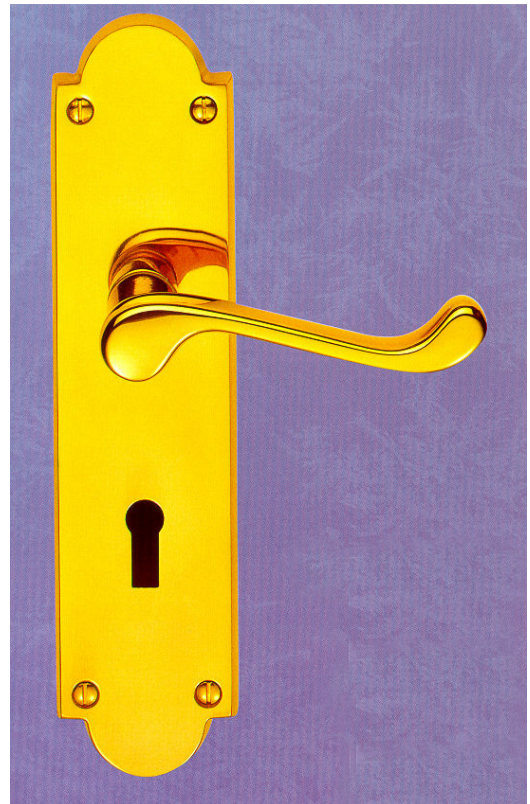

**SAVOY BRASS LEVER FURNITURE**

1SAVOY polished brass lever furniture. Sprung lever on back plate with visible fixings. The suite includes lock latch, bathroom and oval cylinder functions, all with the same back plate size. Additionally a matching round rose lever is also available, see product number FG8201,PB.

Description	Back plate size:	Finish:	Code:
Lever lock furniture	172x45mm	Polished brass	FG8402,PB
Lever latch furniture	172x45mm	Polished brass	FG8403,PB
Lever bathroom furniture	172x45mm	Polished brass	FG8404,PB
Oval cylinder lever lock furniture	172x45mm	Polished brass	FG8406,PB