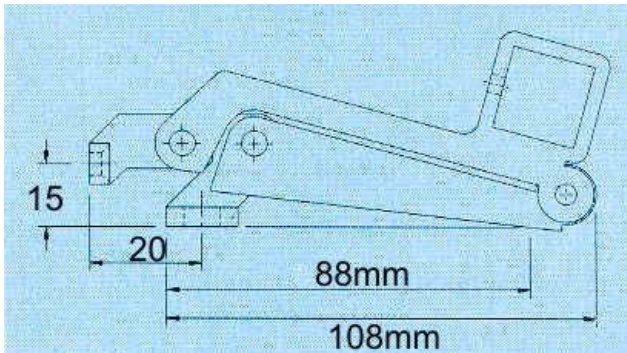

WINDOW FASTENERS

Over centre window cam openers, for use on top hung outward opening casement windows. Provide positive securing of the window in open and closed positions, with window opening restricted to 145mm (Dependant on frame configuration)
 May be used singly, or tandem linked in pairs.
 Satin silver anodised finished extruded aluminium.

Tandem link rods are available in range of lengths to suit various window widths. When using in pairs sets of end caps and fixing screws will be required (ordered as separate component)

<i>Description:</i>		<i>Size</i>	<i>Code:</i>
Single over centre window cam opener	SAA		WB4714,SA
Horizontal tandem link rod	SAA	400mm	WB4724,SA
Horizontal tandem link rod	SAA	500mm	WB4725,SA
Horizontal tandem link rod	SAA	600mm	WB4726,SA
Horizontal tandem link rod	SAA	800mm	WB4728,SA
Set black end caps and screws for link rod			WB4740,BK
Packing plate		3mm thick	WB4743,BK
Packing plate		10mm thick	WB4745,BK