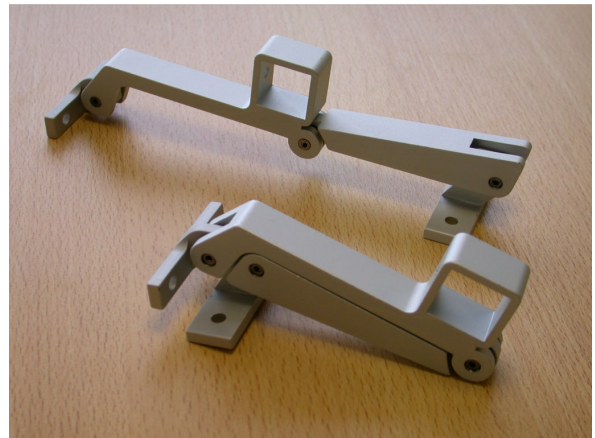

WINDOW FASTENERS

Over centre window cam openers, for use on top hung outward opening casement windows. Provide positive securing of the window in open and closed positions, with window opening restricted to 145mm (Dependant on frame configuration)
 May be used singly, or tandem linked in pairs.
 Satin silver anodised finished extruded aluminium.

Tandem link rods are available in range of lengths to suit various window widths. When using in pairs sets of end caps and fixing screws will be required (ordered as separate component)

<i>Description:</i>		<i>Size</i>	<i>Code:</i>
Single over centre window cam opener	SAA		WB4714,SA
Horizontal tandem link rod	SAA	400mm	WB4724,SA
Horizontal tandem link rod	SAA	500mm	WB4725,SA
Horizontal tandem link rod	SAA	600mm	WB4726,SA
Horizontal tandem link rod	SAA	800mm	WB4728,SA
Set black end caps and screws for link rod			WB4740,BK
Packing plate		3mm thick	WB4743,BK
Packing plate		10mm thick	WB4745,BK