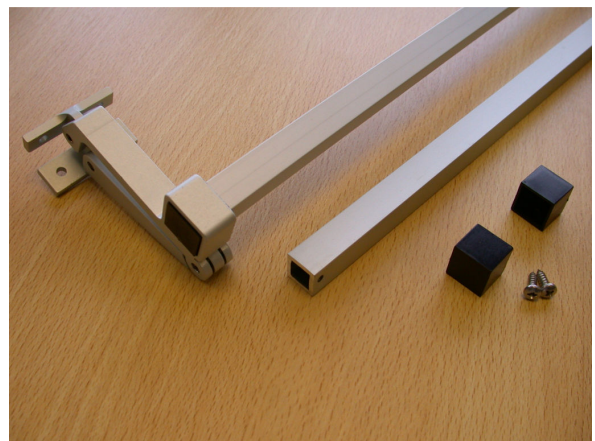

WINDOW FASTENERS

Over centre window cam openers, for use on top hung outward opening casement windows. Provide positive securing of the window in open and closed positions, with window opening restricted to 145mm (Dependant on frame configuration)
 May be used singly, or tandem linked in pairs.
 Satin silver anodised finished extruded aluminium.

Tandem link rods are available in range of lengths to suit various window widths. When using in pairs sets of end caps and fixing screws will be required (ordered as separate component)

<i>Description:</i>		<i>Size</i>	<i>Code:</i>
Single over centre window cam opener	SAA		WB4714,SA
Horizontal tandem link rod	SAA	400mm	WB4724,SA
Horizontal tandem link rod	SAA	500mm	WB4725,SA
Horizontal tandem link rod	SAA	600mm	WB4726,SA
Horizontal tandem link rod	SAA	800mm	WB4728,SA
Set black end caps and screws for link rod			WB4740,BK
Packing plate		3mm thick	WB4743,BK
Packing plate		10mm thick	WB4745,BK