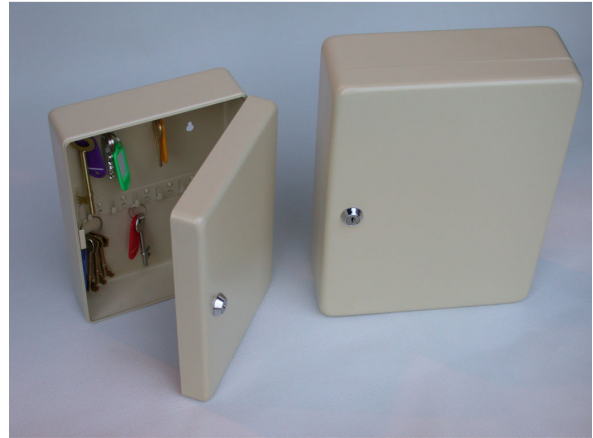

### KEY CABINETS

Wall mounted key cabinet, for the storage of keys. Pressed steel cabinet with rounded corners powder coated cream, with integral fixed steel hook bars, and disc tumbler lock to hinged door. (Doors hinged on right). Supplied complete with, assorted colour key tags with rings and labels for identifying hook locations. Will accommodate normal size cylinder, mortice and rim keys. Designed for screw fixing to wall, supplied with 2 keys and wall fixing plugs.

| Description:                               | Dimensions: H x W x D | Code:            |
|--|-----------------------|------------------|
| Wall key cabinet, with capacity of 22 keys | 250 x 180 x 88mm      | <b>AB4013,XX</b> |
| Wall key cabinet, with capacity of 42 keys | 300 x 230 x 95mm      | <b>AB4014,XX</b> |

Wall mounted key cabinet, for the safe storage of keys, Substantial steel cabinet, with adjustable key hook racks. Cabinet powder coated cream, and fitted with secure cylinder cam lock, supplied with 2 keys. Supplied complete with assorted colour key tags with rings and numerical labels for identifying hook locations, and record card secured in pocket with door. Will accommodate normal size cylinder, mortice and rim style keys. Designed for screw fixing to wall, supplied with wall fixing plugs.

## KEY CABINETS

Wall mounted, digital key "Safe". Designed to provide a more secure, digitally controlled, access point for keys or small items. Ideal for situations where it is desirable to give controlled access, to small numbers of code holders, using existing key locks.