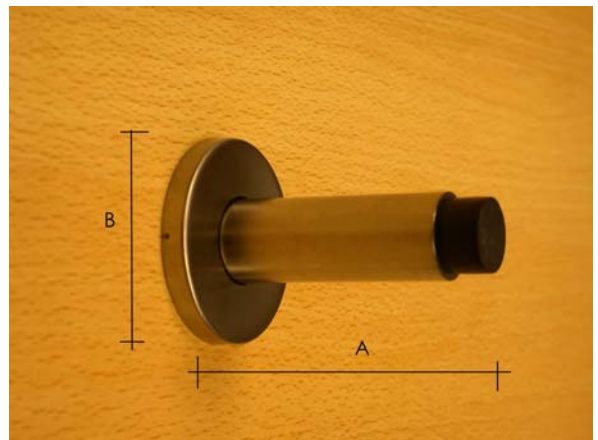

Description:	A	B, base Ø	C, Buffer Ø	Code:
Chateaux door stop, concealed fix	42mm	30mm	37mm	DC1080,PT

Heavy duty tandem door stop, zinc plated angle iron frame with double rubber buffer. Primarily designed for wall fixing for straight run sliding doors.

Description:	A	B	C	Code:
Heavy duty tandem sliding door stop	50mm	75mm	200mm	SB97711

SPILLER ARCHITECTURAL IRONMONGERY

DOOR STOPS

Wall fixing door stop designed for straight run sliding doors, lighter in construction than SB97711, this is fabricated from an aluminium extrusion, with a single rubber buffer.

<i>Description:</i>	<i>A</i>	<i>B</i>	<i>C</i>	<i>Code:</i>
Wall fixing door stop for sliding doors	42mm	65mm	103mm	SB97720

Stainless steel projection door stop, with concealed round rose fixing. Black rubber buffer.