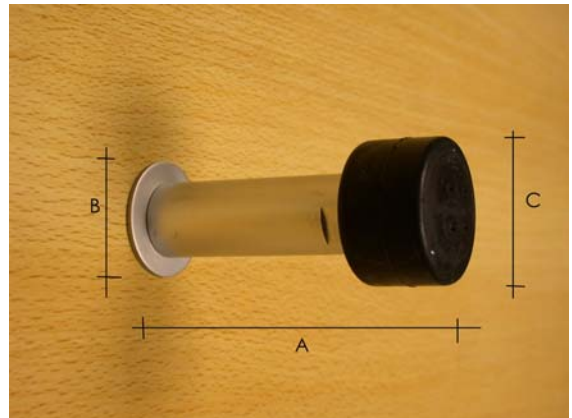

SPILLER ARCHITECTURAL IRONMONGERY

DOOR STOPS

Ogro, heavy duty projection door stop, with large diameter black rubber buffer, concealed Fischer bolt fixing. Satin silver anodised (F1).

<i>Description:</i>	<i>A</i>	<i>B, base Ø</i>	<i>C, Buffer Ø</i>	<i>Code:</i>
Ogro projection door stop	90mm	33mm	37mm	DC1490,SA
Ogro projection door stop	120mm	33mm	37mm	DC1492,SA

Aluminium projection door stop, square base, with black rubber buffer.