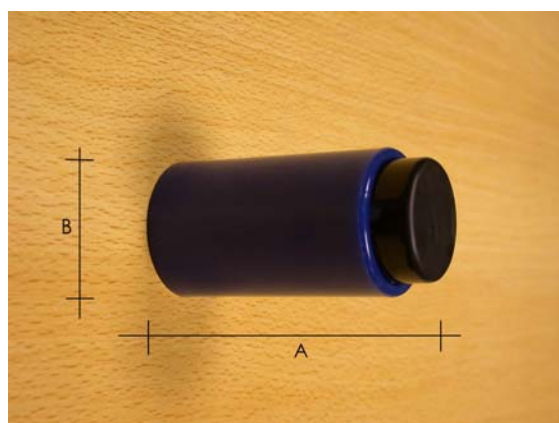

<i>Description:</i>	A	B	<i>Code:</i>
Hewi projection door stop, Buttercup yellow	75mm	40mm	DC2675/13
Hewi projection door stop, Burgundy	75mm	40mm	DC2675/30
Hewi projection door stop, Poppy Red	75mm	40mm	DC2675/33
Hewi projection door stop, Steel blue (dark)	75mm	40mm	DC2675/50
Hewi projection door stop, Ultra Marine Blue	75mm	40mm	DC2675/53
Hewi projection door stop, Forest green	75mm	40mm	DC2675/70
Hewi projection door stop, Coffee Brown	75mm	40mm	DC2675/80
Hewi projection door stop, Black	75mm	40mm	DC2675/90
Hewi projection door stop, Anthracite grey	75mm	40mm	DC2675/92
Hewi projection door stop, Stone grey	75mm	40mm	DC2675/95
Hewi projection door stop, White	75mm	40mm	DC2675/99
<i>Alternative sizes available:</i>			
Hewi projection door stop,	30mm	40mm	DC2630/??
Hewi projection door stop,	45mm	40mm	DC2645/??
Hewi projection door stop,	60mm	40mm	DC2660/??
Hewi projection door stop,	90mm	40mm	DC2690/??
Hewi projection door stop,	105mm	40mm	DC2610/??