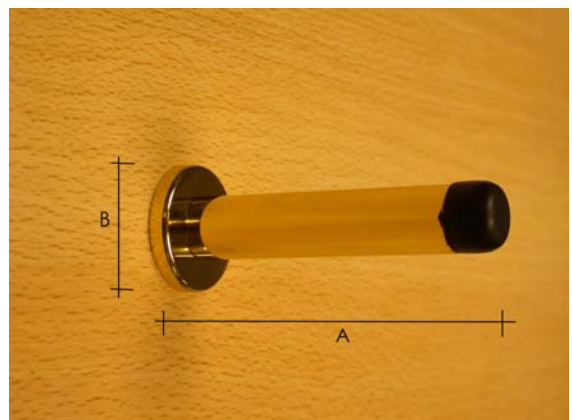

<i>Description:</i>	<i>A</i>	<i>B</i>	<i>Code:</i>
Polished chrome projection door stop	85mm	32mm	DC1880,CP
Polished brass projection door stop	85mm	32mm	DC1880,PB