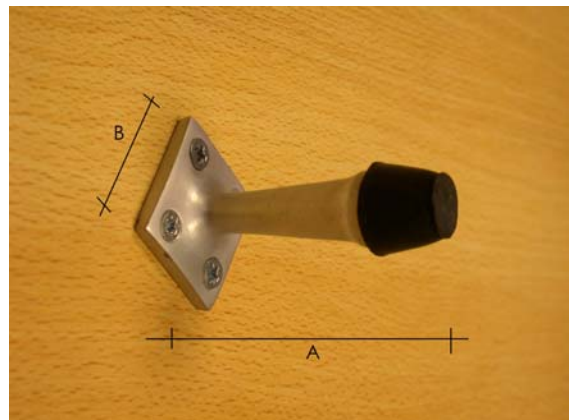

<i>Description:</i>	<i>A</i>	<i>B</i>	<i>Code:</i>
Aluminium projection door stop	72mm	35mm	DC1675,SA

Brass projection door stop, concealed screw fixing. Available polished and lacquered brass or polished chrome, black rubber buffer.