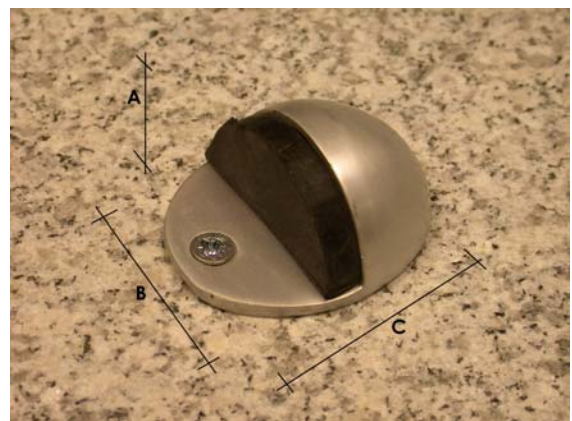

<i>Description:</i>	<i>A</i>	<i>B</i>	<i>C</i>	<i>Code:</i>
Silver anodised aluminium shielded door stop	22mm	41mm	50mm	DC1004,PA

Heavy duty "non trip" floor door stop, polished stainless steel cap, heavy rubber buffer, single screw fixing and two stabilising pinions.