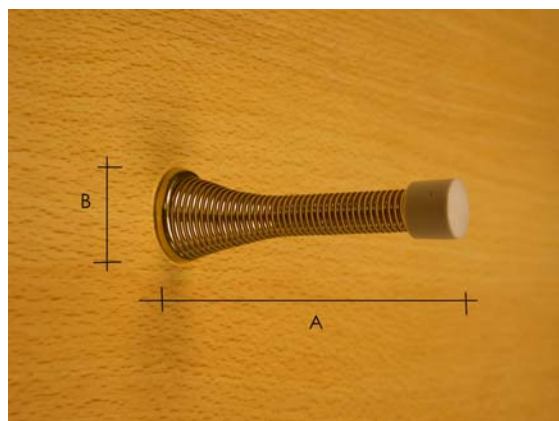

SPILLER ARCHITECTURAL IRONMONGERY

DOOR STOPS

Flexible spring projection door stop, for light use, brass plated spring, white plastic buffer, concealed screw fixing.

<i>Description:</i>	A	B	<i>Code:</i>
Polished chrome projection door stop	75mm	25mm	DC2065,EB

Hewi projection door stop, with sprung loaded black synthetic buffer. Concealed screw fixing. Available in the range of Hewi colours.