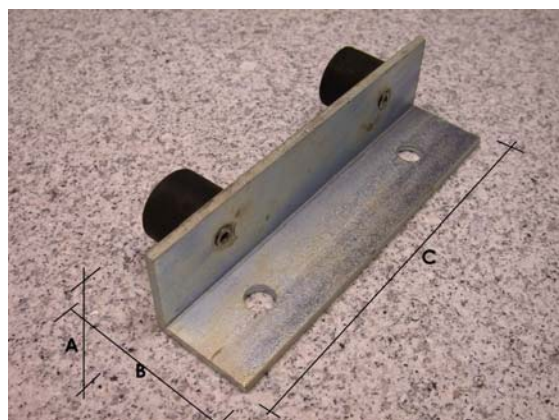

DOOR STOPS

Plain black rubber door stop, for screw fixing

Description:	A	B	C	Code:
Black rubber door stop	26mm	35mm	35mm	DC1020,BK

Chateaux floor fixing door stop, burnished steel body, with Patine finish, concealed screw fixing.

Description:	A	B, base Ø	C, Buffer Ø	Code:
Chateaux door stop, concealed fix	42mm	30mm	37mm	DC1080,PT

Heavy duty tandem door stop, zinc plated angle iron frame with double rubber buffer. Primarily designed for wall fixing for straight run sliding doors.