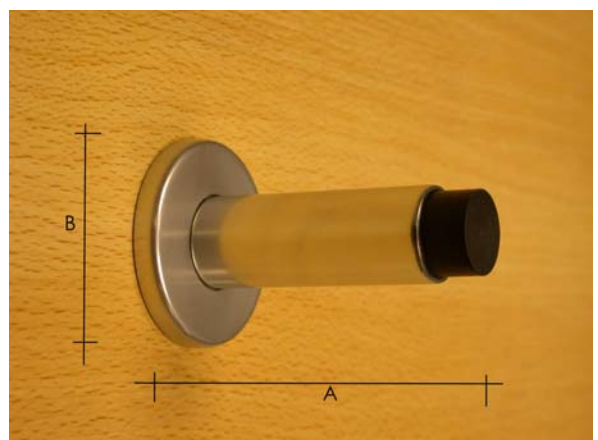

<i>Description:</i>	<i>A</i>	<i>B</i>		<i>Code:</i>
Aluminium projection door stop	50mm	51mm		DC1250,PA
Aluminium projection door stop	65mm	51mm		DC1265,PA
Aluminium projection door stop	75mm	51mm		DC1275,PA